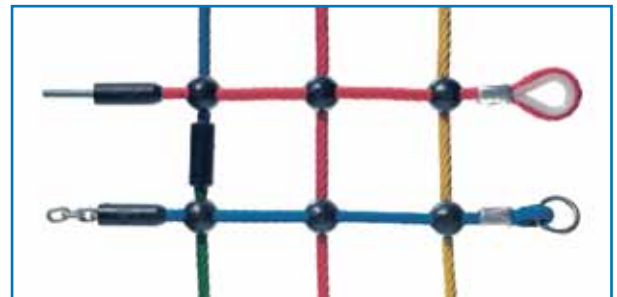

The patented knot and joint system makes installation of rope elements easy. Netform is specifically designed for the playground environment, our range of end fittings are one of the most comprehensive in the industry.

Knot connections are assembled using a patented knot system made of High Density Polypropylene providing a smooth fit and finish, workability and long life.

T-shaped connectors used at the outer ropes are made of polyamide 6.0, modified to impact strength.

Anchor adaptors are available in a variety of termination styles from rope loops to rings, shackles and threaded bolts.

Netform Suspension Bridge

InCord netting products manufactured for use in the amusement industry are compliant with ASTM Standards F2375-09 and F2461.09.

Knot and Tee connectors are available in colors black or tan.

Custom Safety Netting Solutions

INCORD

226 Upton Road
Colchester, CT 06415
Phone: 860-537-1414 • Fax: 860-537-7393
www.InCord.com • netting@incord.com