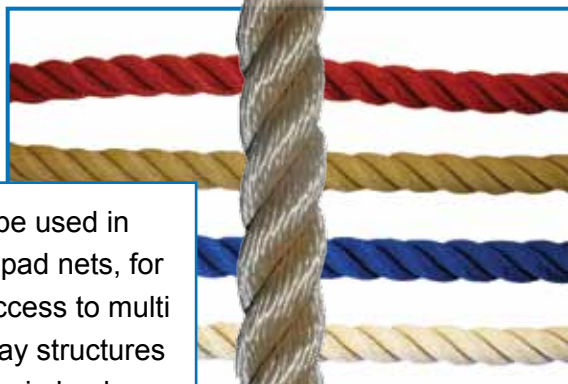

InCord cargo nets are hand woven and constructed using either Polyester rope or wire-core Netform™. All cargo nets are custom made to your specifications. Mesh openings must be 4" or smaller or 10" and larger, to comply with child safety regulations. Rope attachment hardware and end fitting terminations are available.

- *Suspension Bridges* • *Fencing*
- *Rope Handrails* • *Cargo Climb Nets*
- *Lily Pad Nets* • *Net Climbs & Tunnels*
- *SCS, Whitewater & NBGS Replacements*

Cargo Net

Spider Web

Netform™

Tunnel

InCord's netting and rope products help to create nautical, rustic and natural themes while keeping visitors safe.

InCord offers on-site installation.

Protecting Your World

When we say custom – we mean netting systems designed specifically to meet your requirements.

3-Strand
Solution Dyed
Polyester

Colors –
White, Blue,
Sand, Red