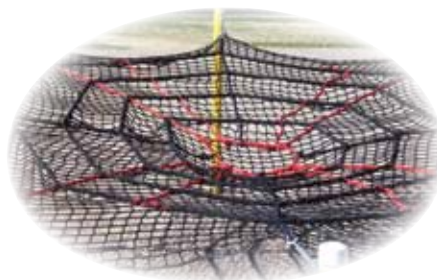

Amusement Cargo Climbing Nets

INCOR

InCord supplies limitless rope bridges, climbing ropes and rope netting products that may be integrated with commercial and residential playground structures.

Our cargo netting solutions for theme, amusement, and water parks are high quality and long lasting. We provide cargo nets for waterparks, tree houses, lily pad walks and access to multi-level interactive play structures.

InCord cargo nets are hand woven and constructed using either Polyester rope or wire-core Netform™. All cargo nets are custom made to your specifications. Mesh openings must be 4" or smaller or 10" and larger, to comply with child safety regulations. Rope attachment hardware and end fitting terminations are available.

- *Suspension Bridges* • *Fencing*
- *Rope Handrails* • *Cargo Climb Nets*
- *Lily Pad Nets* • *Net Climbs & Tunnels*
- *SCS, Whitewater & NBGS Replacements*

Cargo Net

Spider Web

Netform™

Tunnel

InCord's netting and rope products help to create nautical, rustic and natural themes while keeping visitors safe.

Rope netting can be used in waterparks for lily pad nets, for climbing nets to access to multi level interactive play structures and for tree houses in backyards to create “Swiss Family Robinson” style forts.